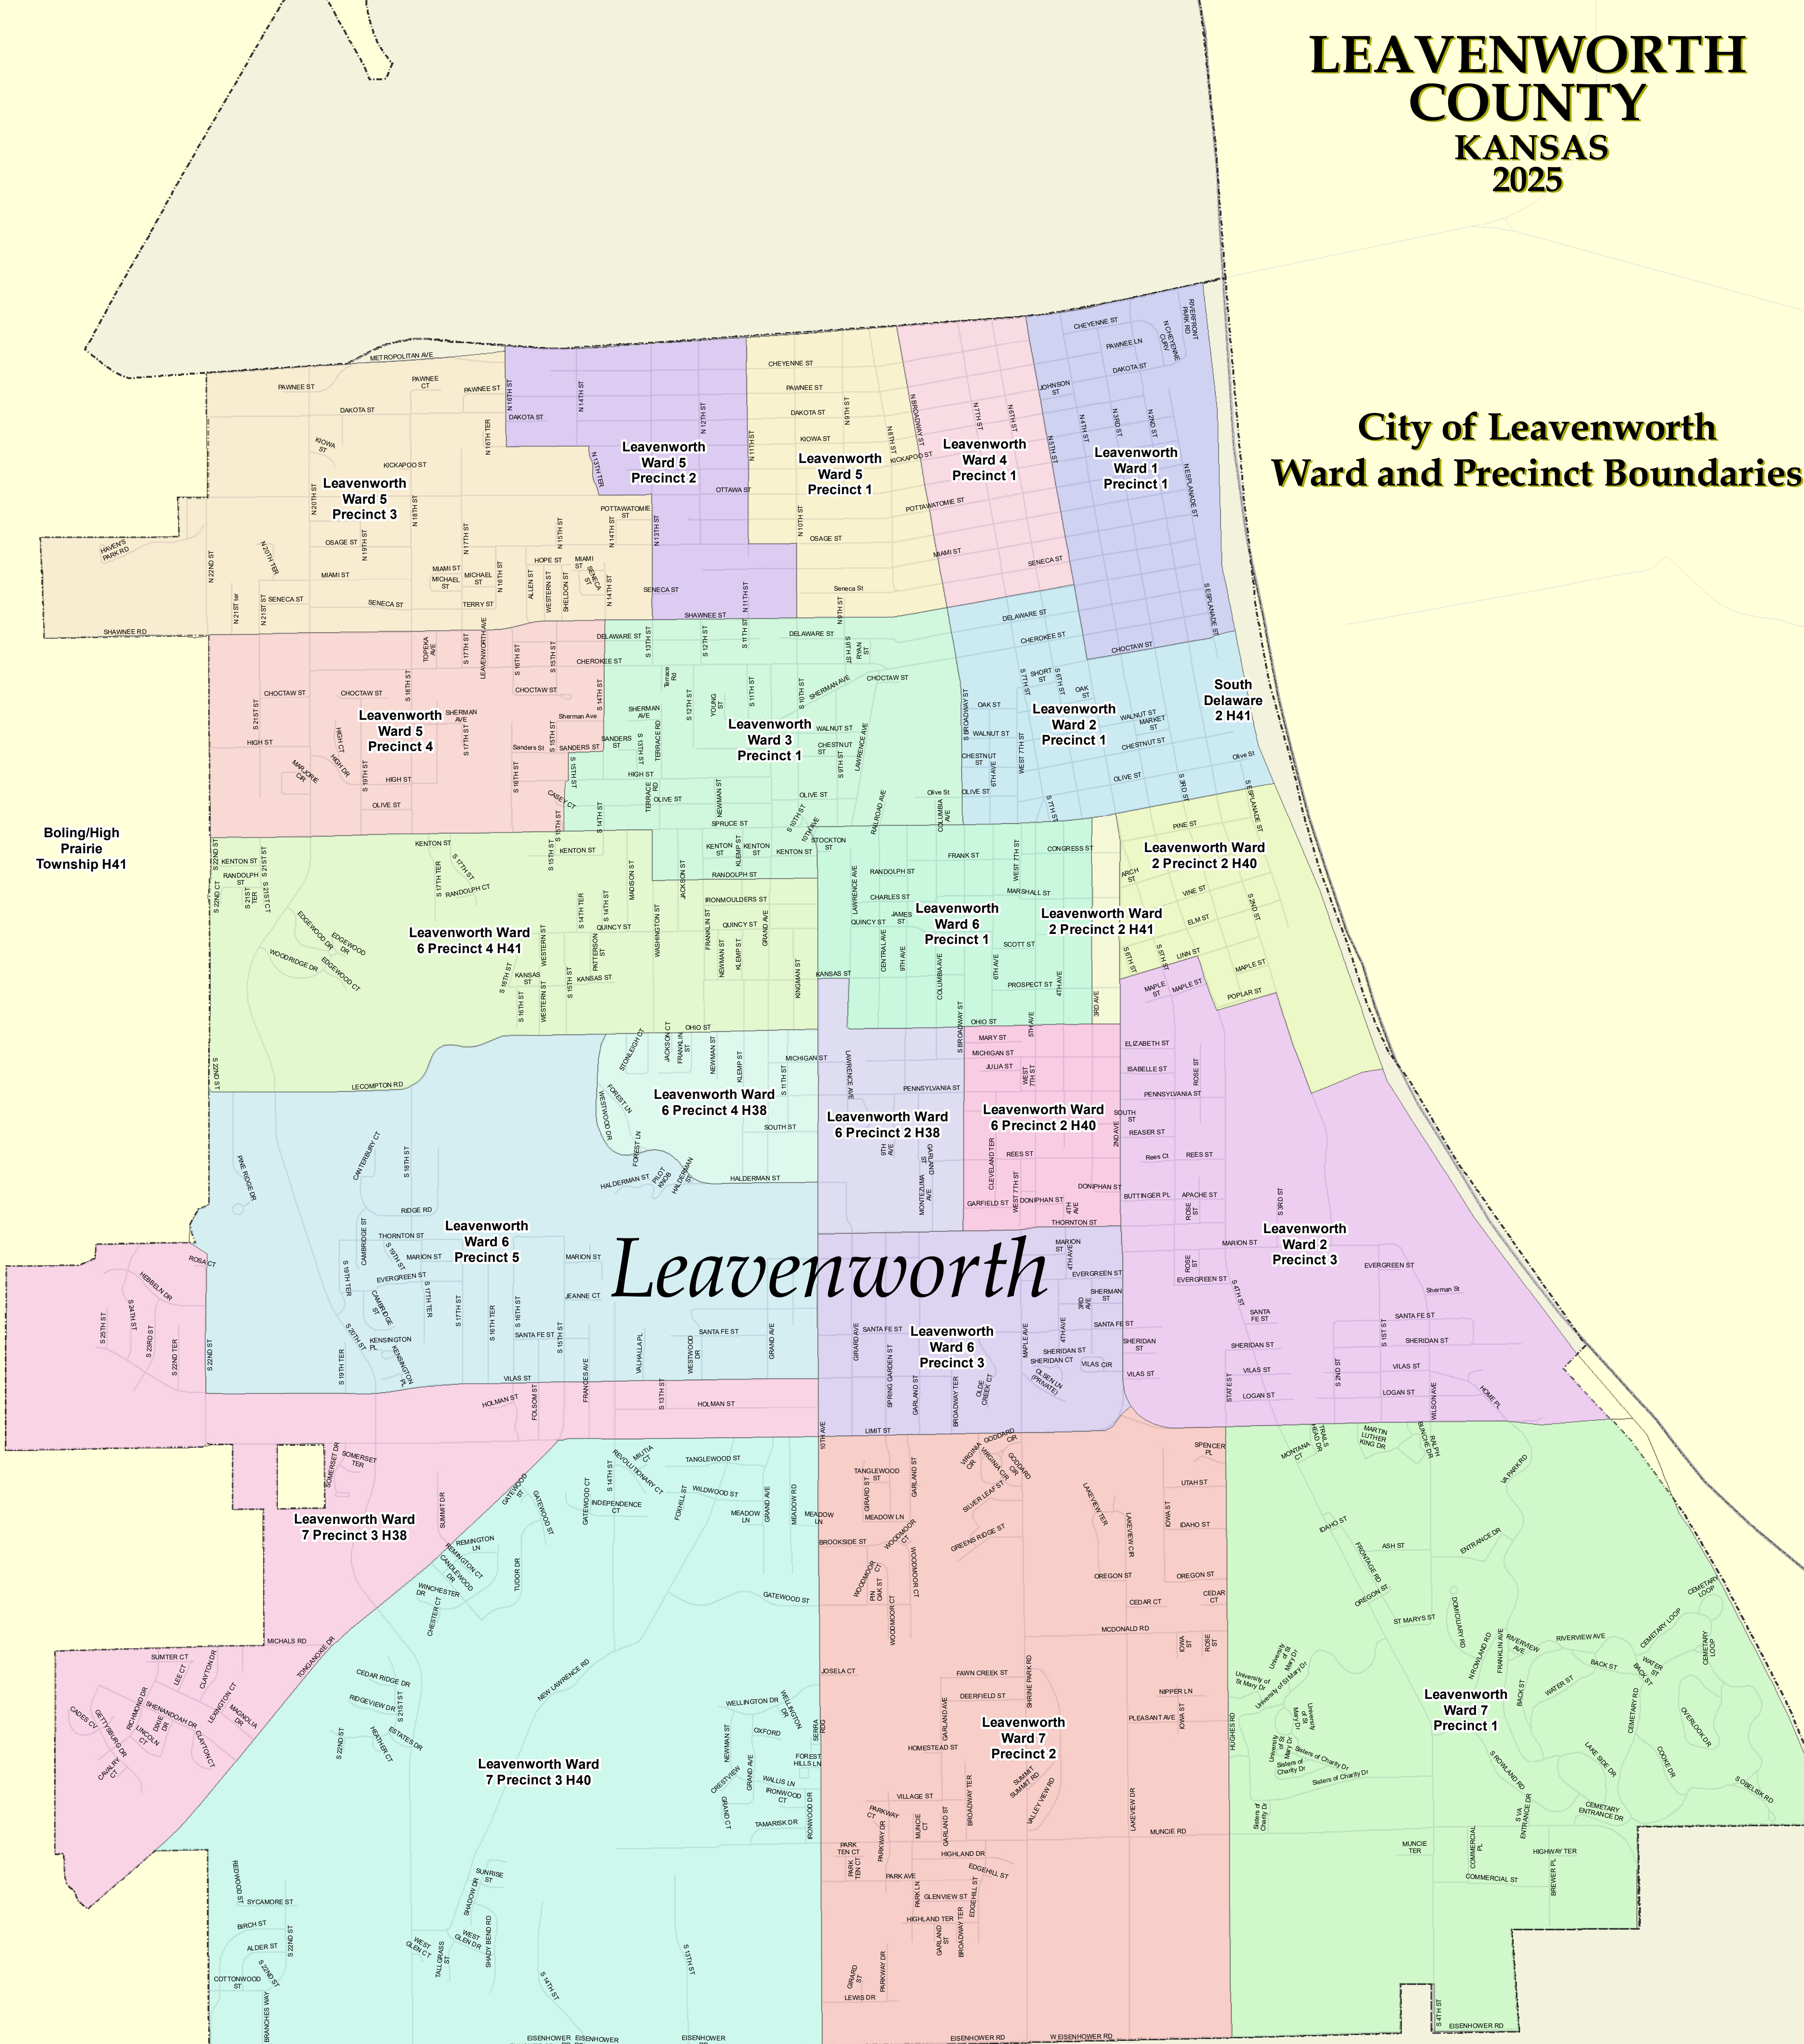

LEAVENWORTH COUNTY KANSAS 2025

City of Leavenworth Ward and Precinct Boundaries

Boling/High
Prairie
Township H41

South
Delaware
2 H41

Leavenworth

- Legend**
- | | | | |
|-----------------------------------|-------------------------------|-----------------------------------|--------|
| Leavenworth | Leavenworth Ward 2 Precinct 1 | Leavenworth Ward 6 Precinct 1 | States |
| Leavenworth Ward 6 Precinct 4 H38 | Leavenworth Ward 2 Precinct 3 | Leavenworth Ward 6 Precinct 3 | |
| Leavenworth Ward 2 Precinct 2 H40 | Leavenworth Ward 3 Precinct 1 | Leavenworth Ward 6 Precinct 5 | |
| Leavenworth Ward 6 Precinct 2 H40 | Leavenworth Ward 4 Precinct 1 | Leavenworth Ward 7 Precinct 1 | |
| Leavenworth Ward 7 Precinct 3 H38 | Leavenworth Ward 5 Precinct 1 | Leavenworth Ward 7 Precinct 2 | |
| Leavenworth Ward 2 Precinct 2 H41 | Leavenworth Ward 5 Precinct 2 | Leavenworth Ward 7 Precinct 4 | |
| Leavenworth Ward 6 Precinct 4 H41 | Leavenworth Ward 5 Precinct 3 | Leavenworth Ward 6 Precinct 2 H38 | |
| Leavenworth Ward 1 Precinct 1 | Leavenworth Ward 5 Precinct 4 | Leavenworth Ward 7 Precinct 3 H40 | |